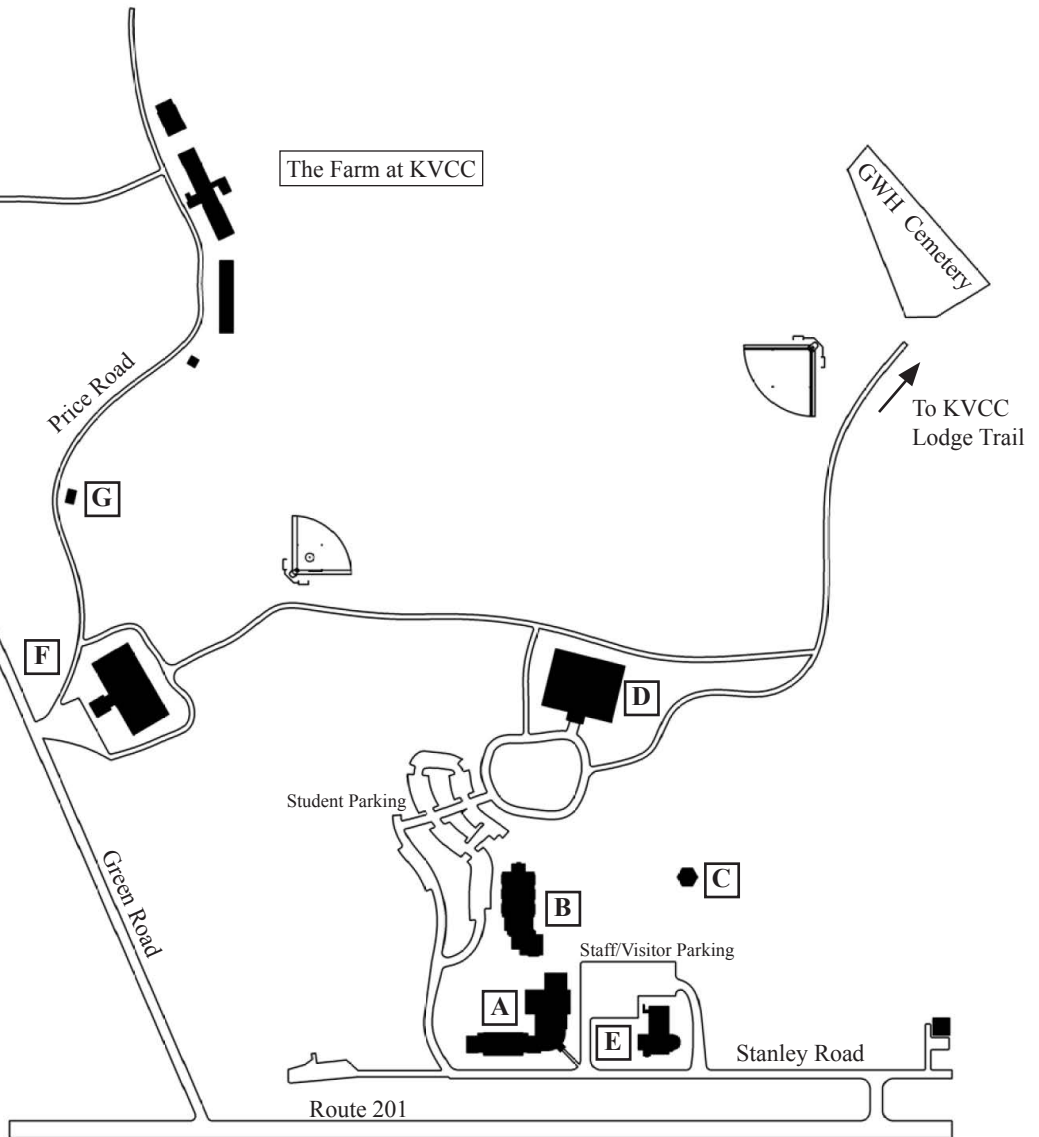

From I-95 North or South:
 Exit 133, Skowhegan/
 Fairfield (US-201)
 Merge onto US-201 N/
 Skowhegan Road
 Appx. 6.6 miles
 Campus on the Left

A AVERILL BUILDING

- Adjunct Faculty Offices
- Archive Room
- Business Department
- Classrooms/Computer Labs
- Culinary Arts Classroom/Kitchen
- Education Program
- English and Humanities Department
- Faculty Offices
- Learning Commons
- Liberal Studies Program
- Mental Health Rehabilitation Program
- Social Sciences Department

B KVCC CENTER FOR SCIENCE AND AGRICULTURE

- Classrooms/Labs
- Lecture Hall
- Mud Room
- Student Lounge
- Sustainable Agriculture Program

C PAVILION

D ALFOND RECREATION CENTER

- Aerobics and Cycling Studio
- Basketball Court
- Exercise Room
- Locker Rooms and Showers
- Racquetball Court

E MOODY CHAPEL

- Ceremonial Hall
- Conference Room

F NUTTER FIELD HOUSE

- Maintenance Block House

G SUGAR SHACK

- Maple Syrup Production Center